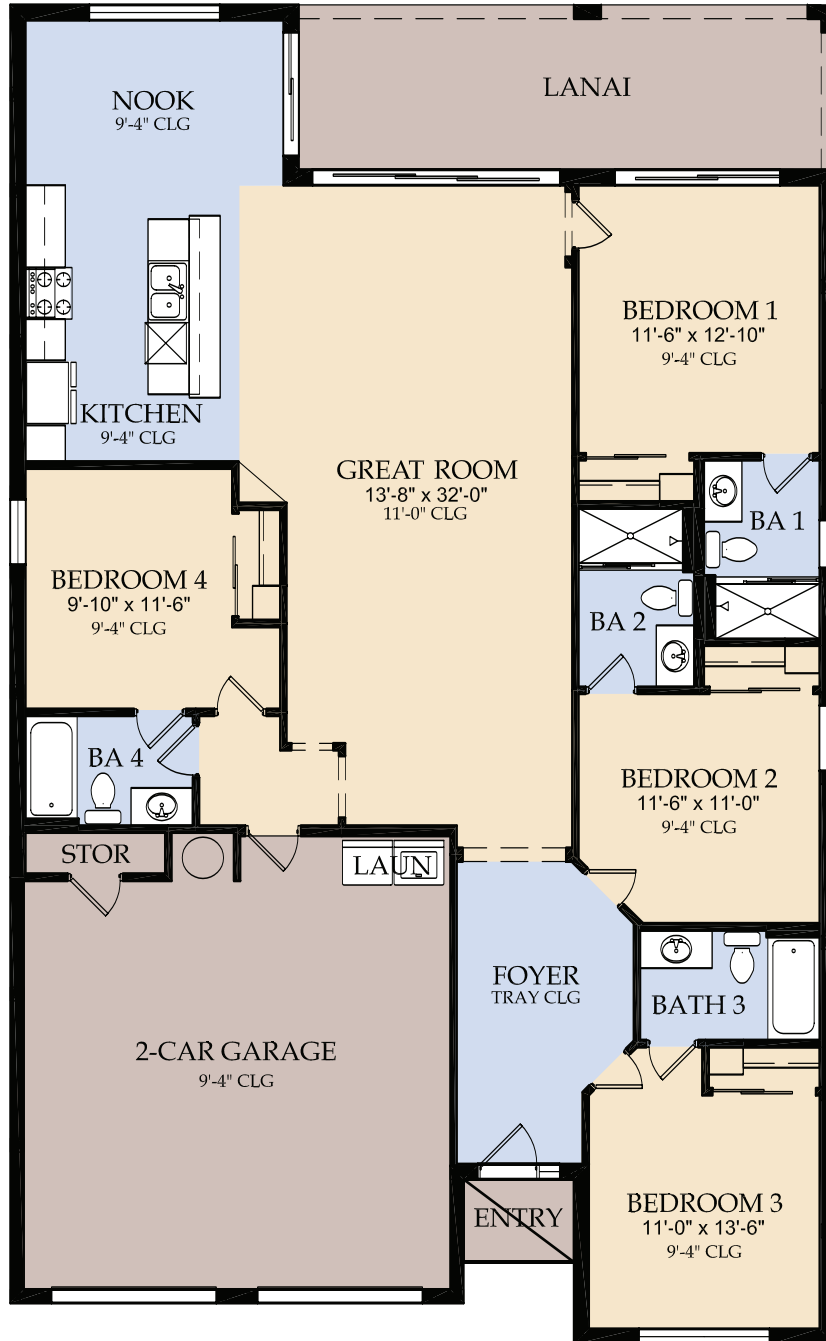

Sheldon II

Single-Story Home

1,816 sq. ft.

SHELDON II

4 Bedrooms
4 Bathrooms
2-Car Garage

Elevation A

Elevation B

Elevation C

1,816 SQ FT

© COPYRIGHT 2005 PULTE HOME CORPORATION